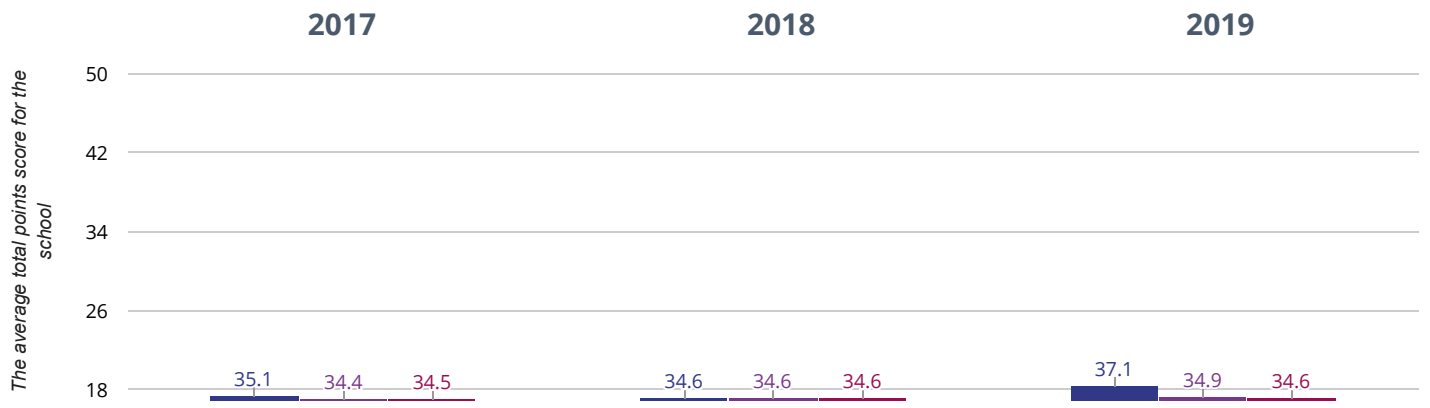

69.2% in 2019

7.3% points drop since 2018

2.5% points rise since 2017

■ Seend Church of England Primary School ■ Wiltshire (211)

■ NCER National (17644)

🔄 Average Total Points Score

37.1 in 2019

2.5 points rise since 2018