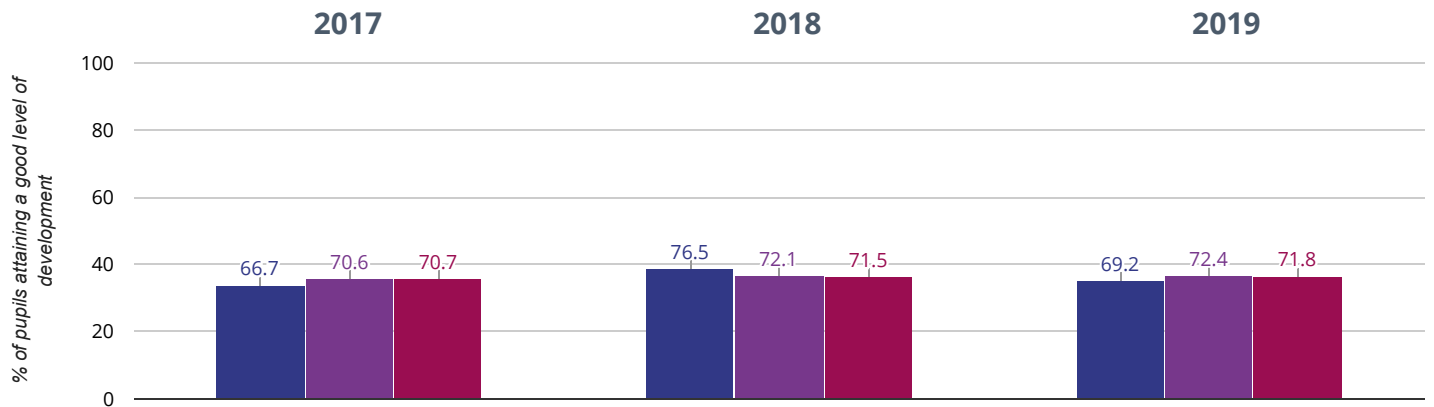

Brought to you by [the NCER](#)

✉️ If you have any queries regarding the data within the Real Time Data graphs, please **contact your Local Authority**

SEEND CHURCH OF ENGLAND PRIMARY SCHOOL

★ Good Level Of Development

69.2% in 2019

7.3% points drop since 2018

2.5% points rise since 2017

■ Seend Church of England Primary School ■ Wiltshire (211)

■ NCER National (17644)

🔄 Average Total Points Score

37.1 in 2019

2.5 points rise since 2018