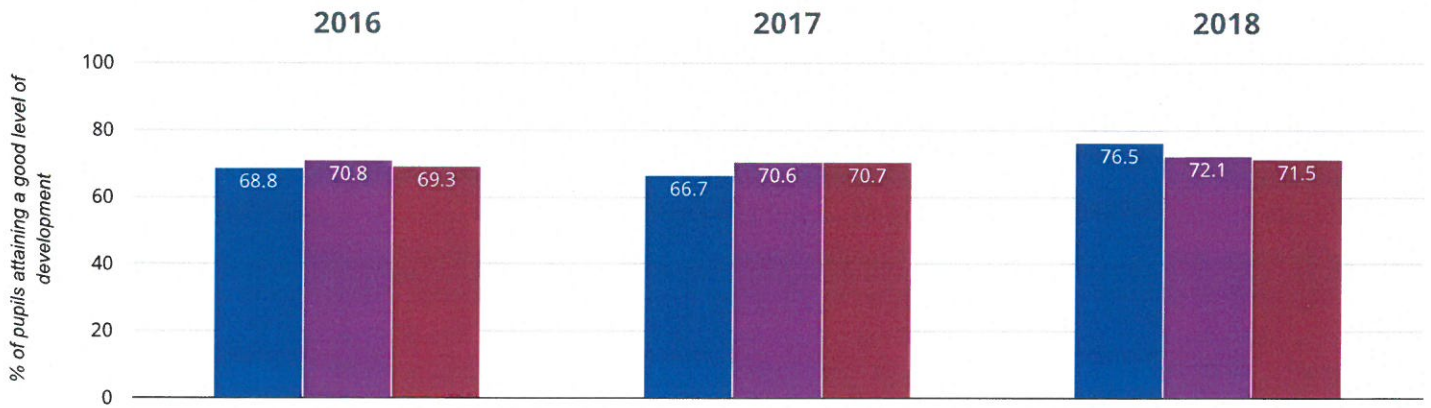

## ★ Good Level Of Development

76.5% in 2018

9.8% points rise since 2017

7.7% points rise since 2016

- Seend Church of England Aided Primary School
- Wiltshire (205)
- National (17572)

Can we help?