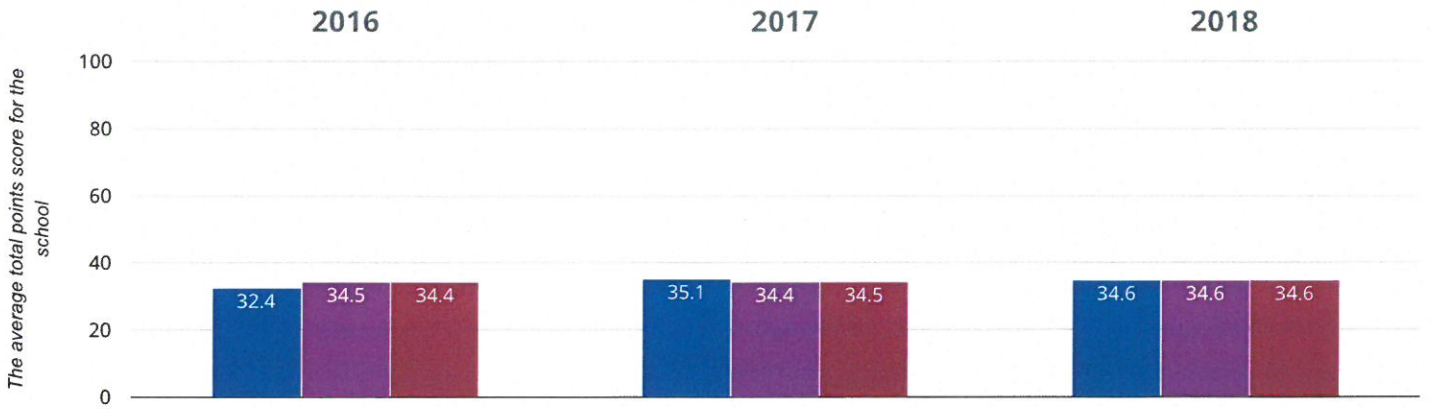

## ★ Good Level Of Development

76.5% in 2018

9.8% points rise since 2017

7.7% points rise since 2016

- Seend Church of England Aided Primary School
- Wiltshire (205)
- National (17572)

Can we help?

# Average Total Points Score

**34.6 in 2018**

**0.5 points drop since 2017**

**2.2 points rise since 2016**

- Seend Church of England Aided Primary School
- Wiltshire (205)
- National (17572)