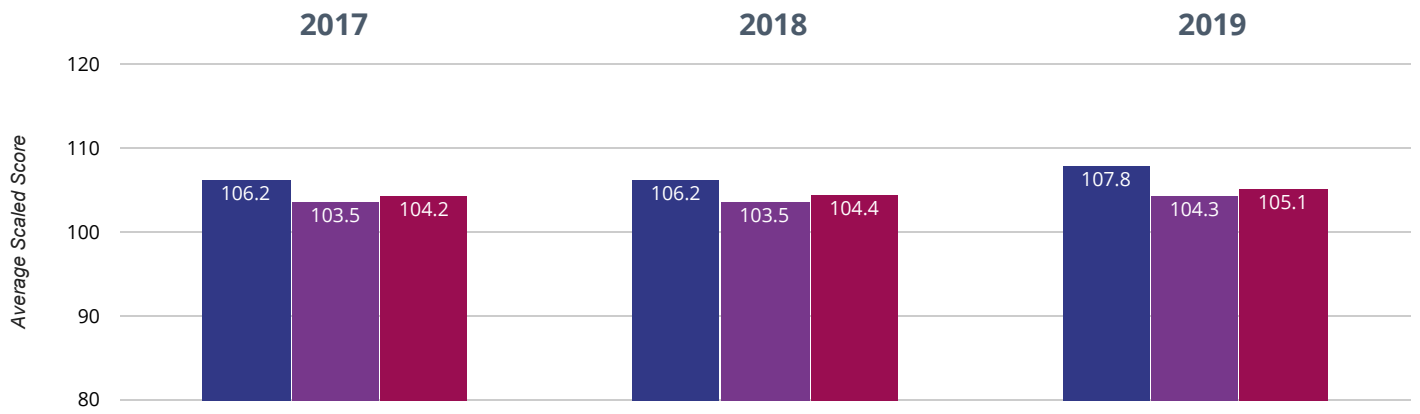

92.9% in 2019

2.1% points drop since 2018

2% points rise since 2017

■ Seend Church of England Primary School ■ Wiltshire (197)
 ■ NCER National (10493)

⊕ Maths - high attainers

28.6% in 2019

8.6% points rise since 2018

1.3% points rise since 2017

■ Seend Church of England Primary School ■ Wiltshire (197)
 ■ NCER National (10493)

⊕ Maths - average scaled score

107.8 in 2019

1.6 points rise since 2018

1.6 points rise since 2017