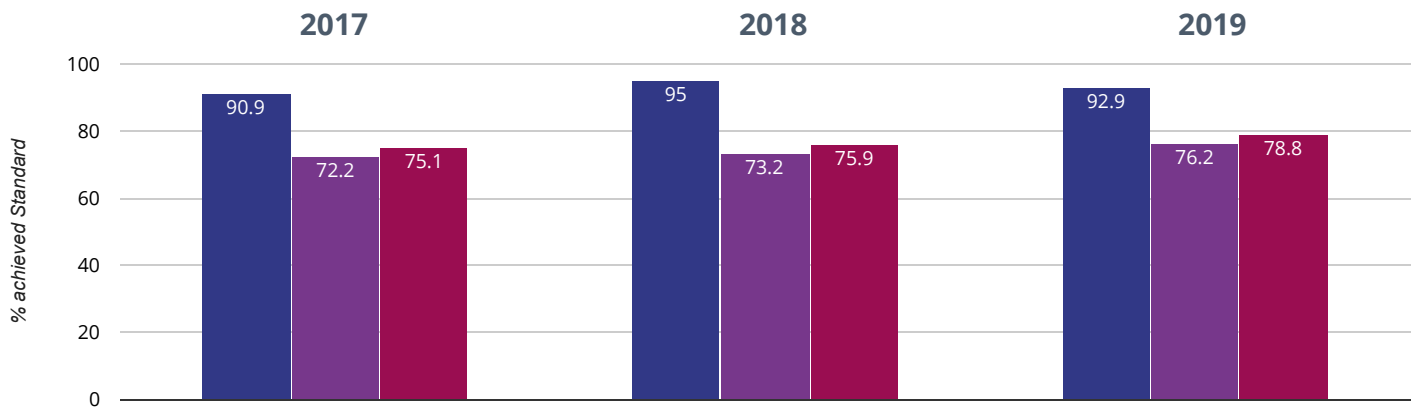

Writing - high attainers

35.7% in 2019

10.7% points rise since 2018

8.4% points rise since 2017

■ Seend Church of England Primary School
 ■ Wiltshire (197)
 ■ NCER National (10493)

⊕ Maths - achieved standard

92.9% in 2019

2.1% points drop since 2018

2% points rise since 2017

■ Seend Church of England Primary School ■ Wiltshire (197)
 ■ NCER National (10493)

⊕ Maths - high attainers

28.6% in 2019

8.6% points rise since 2018