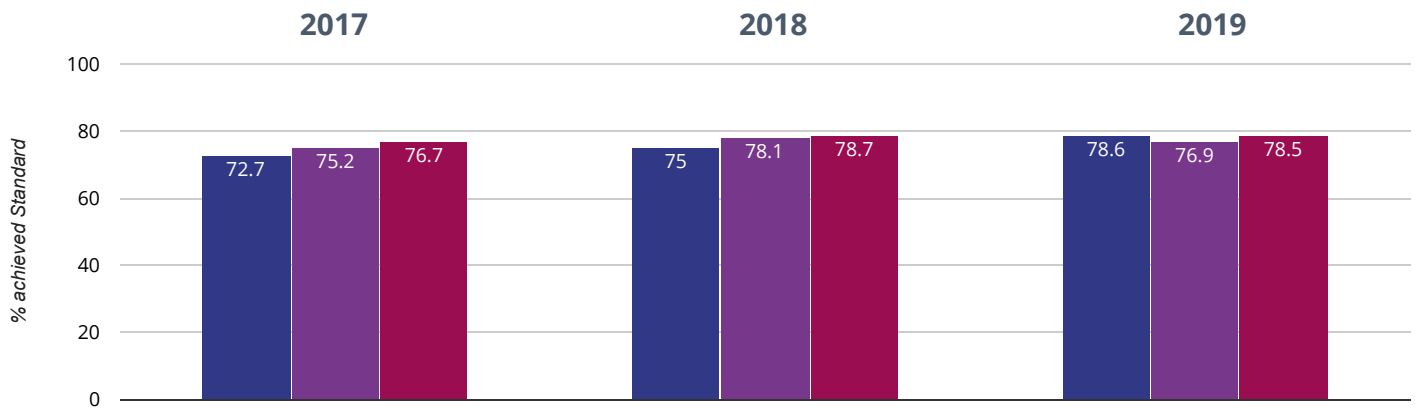

27.9% points rise since 2017

■ Seend Church of England Primary School ■ Wiltshire (197)
 ■ NCER National (10493)

Reading - average scaled score

110.2 in 2019

3.4 points rise since 2018

1.8 points rise since 2017

■ Seend Church of England Primary School ■ Wiltshire (197)
 ■ NCER National (10493)

Writing - achieved standard

78.6% in 2019

3.6% points rise since 2018

5.9% points rise since 2017

■ Seend Church of England Primary School
 ■ Wiltshire (197)
 ■ NCER National (10493)