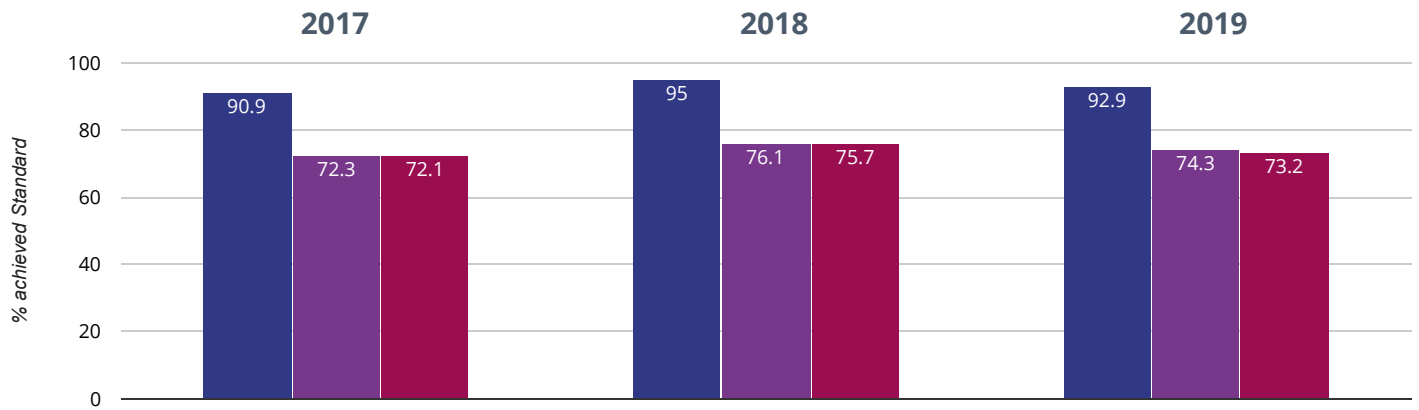

Brought to you by [the NCER](#)

✉️ If you have any queries regarding the data within the Real Time Data graphs, please **contact your Local Authority**

SEEND CHURCH OF ENGLAND PRIMARY SCHOOL

📖 Reading - achieved standard

92.9% in 2019

2.1% points drop since 2018

2% points rise since 2017

■ Seend Church of England Primary School ■ Wiltshire (197)

■ NCER National (10493)

Reading - high attainers

64.3% in 2019

34.3% points rise since 2018