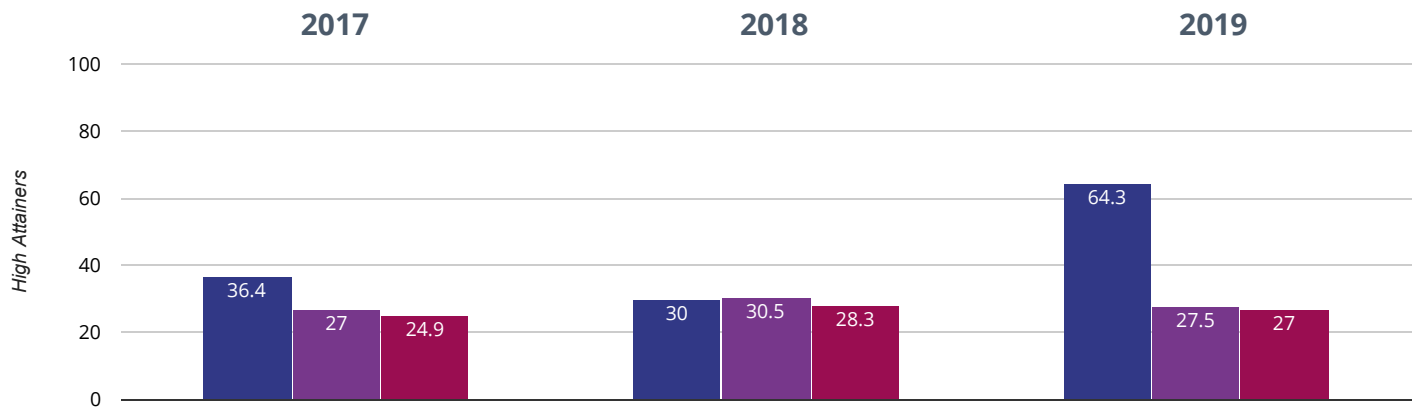

92.9% in 2019

2.1% points drop since 2018

2% points rise since 2017

■ Seend Church of England Primary School ■ Wiltshire (197)

■ NCER National (10493)

Reading - high attainers

64.3% in 2019

34.3% points rise since 2018

27.9% points rise since 2017

■ Seend Church of England Primary School ■ Wiltshire (197)
 ■ NCER National (10493)

Reading - average scaled score

110.2 in 2019

3.4 points rise since 2018

1.8 points rise since 2017