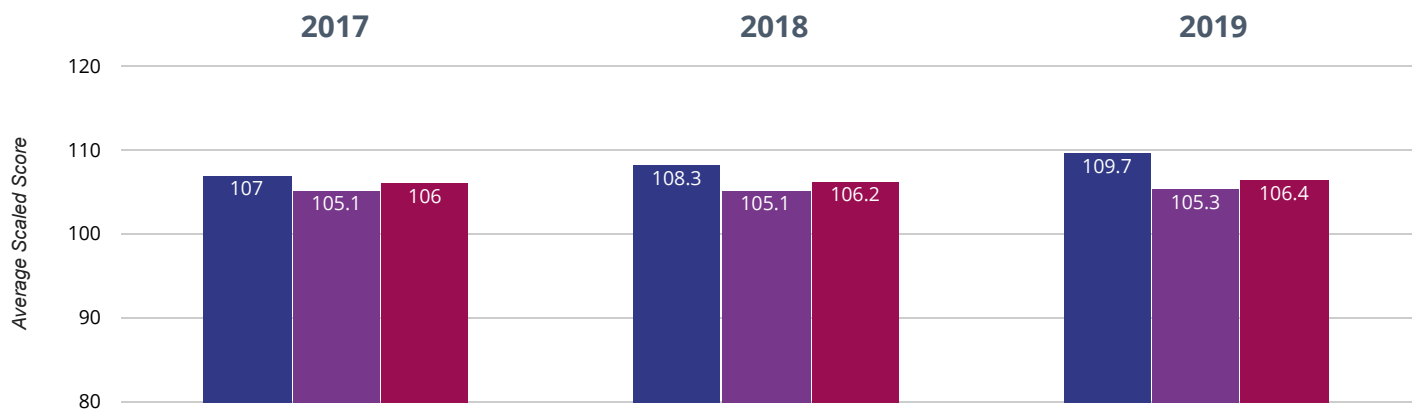

🔍 GPS - high attainers

64.3% in 2019

19.3% points rise since 2018

37% points rise since 2017

■ Seend Church of England Primary School ■ Wiltshire (197)
 ■ NCER National (10493)

🔍 GPS - average scaled score

109.7 in 2019

1.4 points rise since 2018

2.7 points rise since 2017

■ Seend Church of England Primary School ■ Wiltshire (197)
 ■ NCER National (10493)

RWM - achieved standard

78.6% in 2019

3.6% points rise since 2018