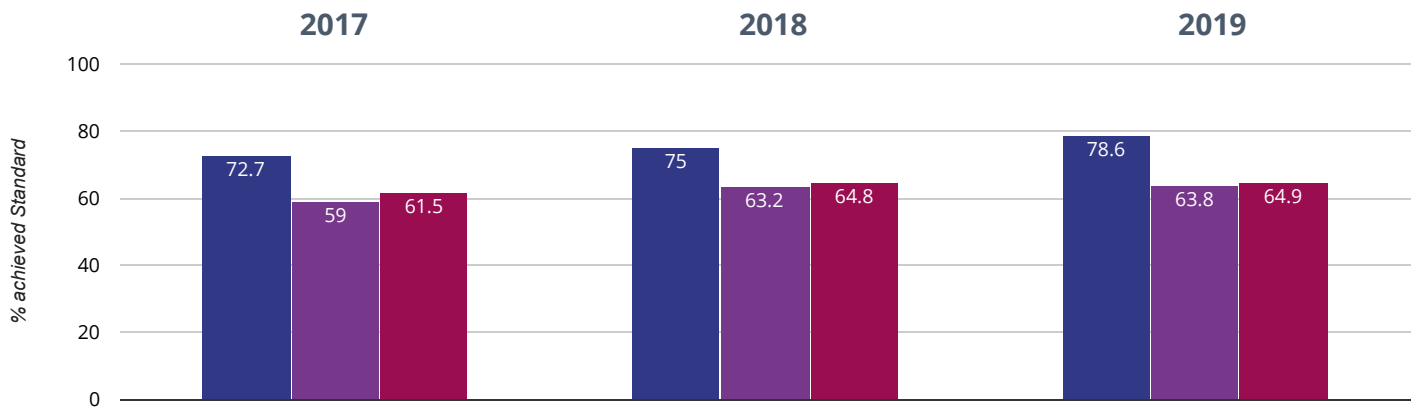

🔍 GPS - high attainers

64.3% in 2019

19.3% points rise since 2018

37% points rise since 2017

■ Seend Church of England Primary School ■ Wiltshire (197)
 ■ NCER National (10493)

🔍 GPS - average scaled score

109.7 in 2019

1.4 points rise since 2018

2.7 points rise since 2017

■ Seend Church of England Primary School ■ Wiltshire (197)
 ■ NCER National (10493)

RWM - achieved standard

78.6% in 2019

3.6% points rise since 2018