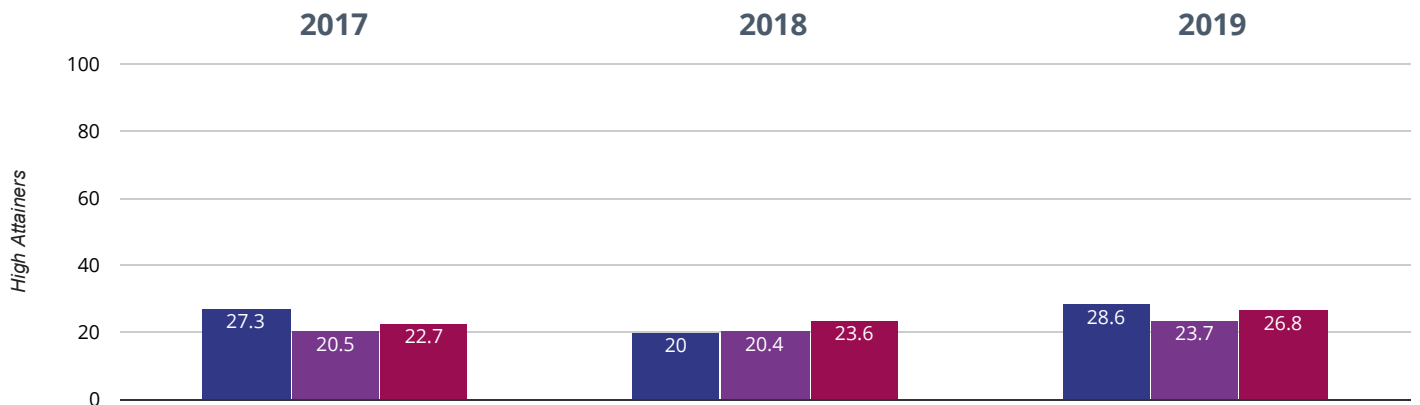

Writing - high attainers

35.7% in 2019

10.7% points rise since 2018

8.4% points rise since 2017

■ Seend Church of England Primary School
 ■ Wiltshire (197)
 ■ NCER National (10493)

⊕ Maths - achieved standard

92.9% in 2019

2.1% points drop since 2018

2% points rise since 2017

■ Seend Church of England Primary School ■ Wiltshire (197)
 ■ NCER National (10493)

⊕ Maths - high attainers

28.6% in 2019

8.6% points rise since 2018