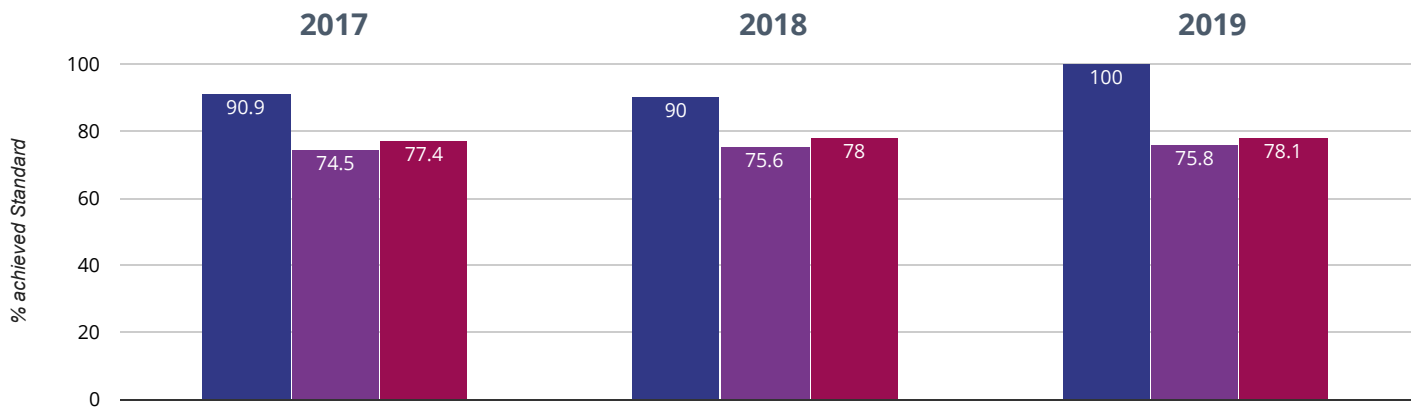

⊕ GPS - achieved standard

100% in 2019

10% points rise since 2018

9.1% points rise since 2017

■ Seend Church of England Primary School   ■ Wiltshire (197)
■ NCER National (10493)