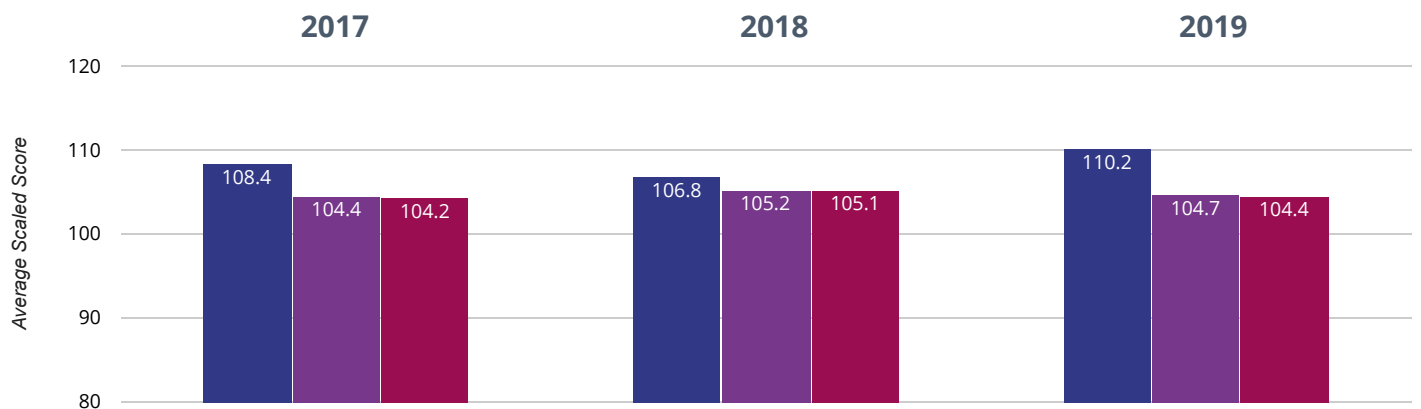

92.9% in 2019

2.1% points drop since 2018

2% points rise since 2017

■ Seend Church of England Primary School ■ Wiltshire (197)

■ NCER National (10493)

Reading - high attainers

64.3% in 2019

34.3% points rise since 2018

27.9% points rise since 2017

■ Seend Church of England Primary School ■ Wiltshire (197)
 ■ NCER National (10493)

Reading - average scaled score

110.2 in 2019

3.4 points rise since 2018

1.8 points rise since 2017