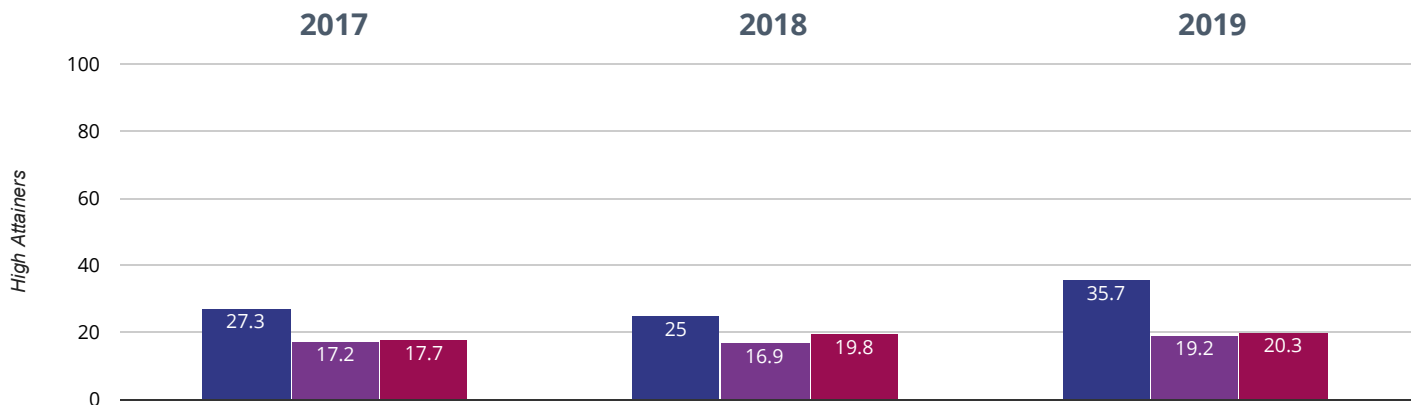

■ Seend Church of England Primary School ■ Wiltshire (197)
 ■ NCER National (10493)

Writing - achieved standard

78.6% in 2019

3.6% points rise since 2018

5.9% points rise since 2017

■ Seend Church of England Primary School
 ■ Wiltshire (197)
 ■ NCER National (10493)

Writing - high attainers

35.7% in 2019

10.7% points rise since 2018

8.4% points rise since 2017

■ Seend Church of England Primary School
 ■ Wiltshire (197)
 ■ NCER National (10493)

⊕ Maths - achieved standard