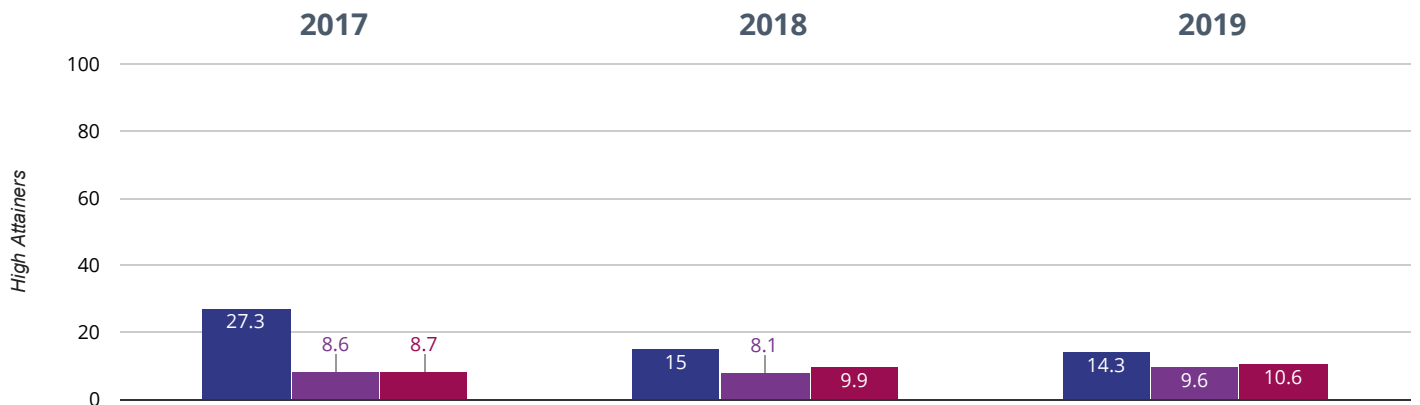

🔍 GPS - high attainers

64.3% in 2019

19.3% points rise since 2018

37% points rise since 2017

■ Seend Church of England Primary School ■ Wiltshire (197)
 ■ NCER National (10493)

🔍 GPS - average scaled score

109.7 in 2019

1.4 points rise since 2018

2.7 points rise since 2017

■ Seend Church of England Primary School ■ Wiltshire (197)
 ■ NCER National (10493)

RWM - achieved standard

78.6% in 2019

3.6% points rise since 2018

5.9% points rise since 2017

■ Seend Church of England Primary School ■ Wiltshire (197)
 ■ NCER National (10493)

RWM - high attainers

14.3% in 2019

0.7% points drop since 2018

13% points drop since 2017

■ Seend Church of England Primary School ■ Wiltshire (197)
 ■ NCER National (10493)