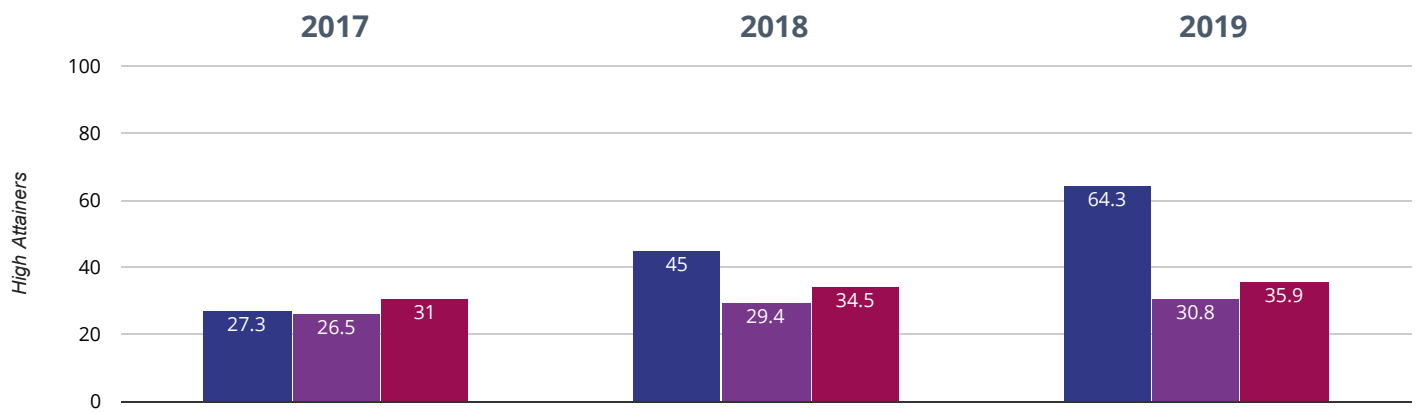

1.3% points rise since 2017

■ Seend Church of England Primary School ■ Wiltshire (197)
 ■ NCER National (10493)

⊕ Maths - average scaled score

107.8 in 2019

1.6 points rise since 2018

1.6 points rise since 2017

■ Seend Church of England Primary School ■ Wiltshire (197)
 ■ NCER National (10493)

⊕ GPS - achieved standard

100% in 2019

10% points rise since 2018

9.1% points rise since 2017

■ Seend Church of England Primary School ■ Wiltshire (197)
 ■ NCER National (10493)

🔍 GPS - high attainers

64.3% in 2019

19.3% points rise since 2018

37% points rise since 2017

■ Seend Church of England Primary School ■ Wiltshire (197)
 ■ NCER National (10493)

🔍 GPS - average scaled score