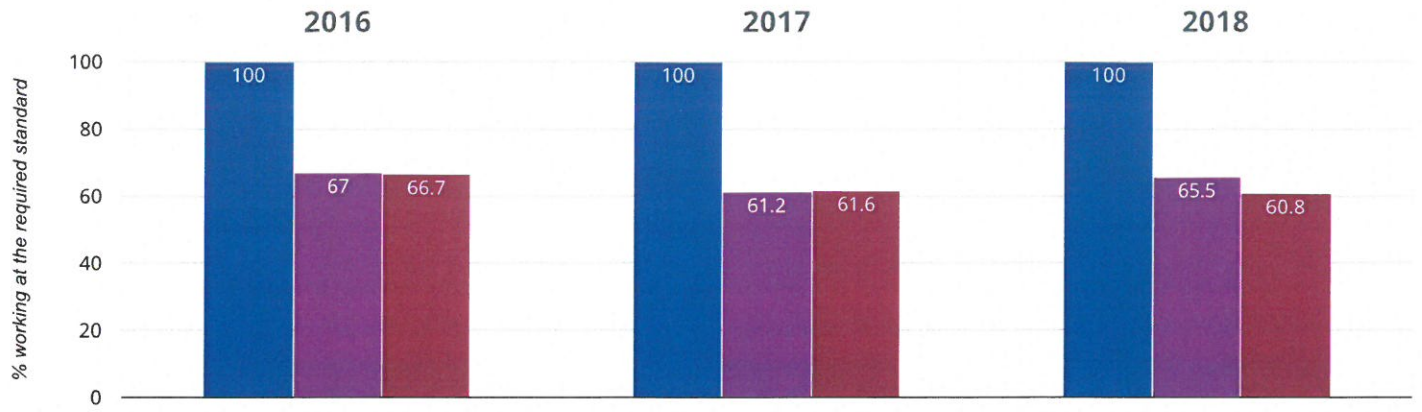

## 🎧 Year 1: Working At

**87.5% in 2018**

**6.3% points drop since 2017**

**7.2% points drop since 2016**

- Seend Church of England Aided Primary School
- Wiltshire (196)
- National (16241)

🗨️ Can we help?

## Year 2: Working At

**100% in 2018**

**0% change from 2017**

**0% change from 2016**

■ Seend Church of England Aided Primary School   ■ Wiltshire (180)  
■ National (15558)