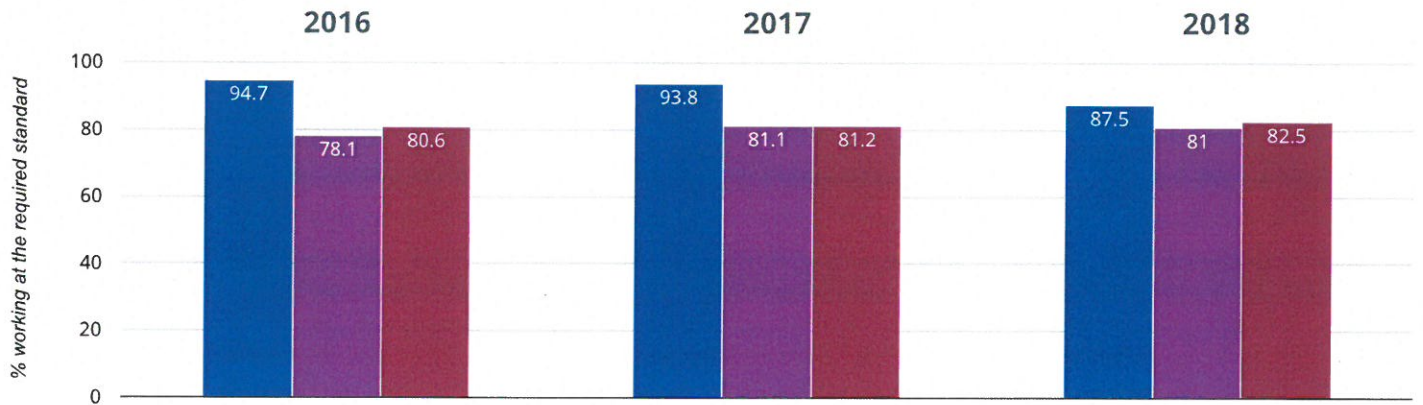

## 🎧 Year 1: Working At

**87.5% in 2018**

**6.3% points drop since 2017**

**7.2% points drop since 2016**

- Seend Church of England Aided Primary School
- Wiltshire (196)
- National (16241)

🗨️ Can we help?